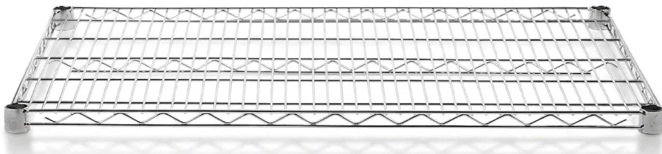

ProKitchen Series 18" x 36" Chrome Wire Shelf

(Model: PKCWS18-2)

★★★★★ (4.7/5)

Buy Now

WARRANTY

1 Year Warranty

SPECIAL FEATURES

- ✓ **Extended Storage Length**
The shelf measures 36 in (L) x 18 in (D), suitable for medium-capacity storage organization.
- ✓ **High Load Capacity**
It supports up to 600 lb per shelf for storage applications.
- ✓ **Chrome Epoxy Finish**
It is made with chrome plated wire and clear epoxy coating for structured storage use.
- ✓ **Open Wire Design**
It features an open wire structure supporting airflow and visibility of stored items.
- ✓ **Adjustable Installation**
It includes adjustable height setup using (4) shelf split sleeves.
- ✓ **NSF Listed Standard**
It is NSF Listed for sanitation compliance in storage environments.

PRODUCT OVERVIEW

The ProKitchen Series Wire Shelf is a commercial-grade storage shelving unit designed for dry storage, garage, and personal storage applications. It is constructed with wire material in a silver finish with chrome plated and clear epoxy coating, supporting structured storage organization in utility and storage environments.

The shelf features an open wire shelf design that supports airflow around stored items. It measures 36 in (L) x 18 in (D) and is designed for adjustable height installation in shelving systems used across storage layouts.

It is suitable for dry storage applications, including garage and personal storage areas. The open wire structure supports ventilation and visibility of stored items in organized storage setups.

The unit supports a weight capacity of 600 lb per shelf and is supplied with (4) shelf split sleeves. It is NSF Listed, supplied as 1/Each, and includes a 1-year warranty for storage applications.