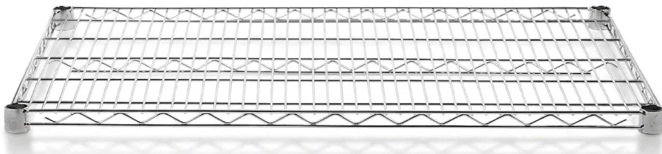

ProKitchen Series 18" x 48" Chrome Wire Shelf

(Model: PKCWS18-3)

★★★★★ (4.7/5)

Buy Now

WARRANTY

1 Year Warranty

SPECIAL FEATURES

- ✓ **Extended Shelf Length**
The shelf measures 48 in (L) x 18 in (D), suitable for expanded storage organization layouts.
- ✓ **High Load Capacity**
It supports up to 600 lb per shelf for storage applications.
- ✓ **Chrome Epoxy Finish**
It is made with chrome plated wire and clear epoxy coating for structured storage use.
- ✓ **Open Wire Design**
It features an open wire structure supporting airflow and visibility of stored items.
- ✓ **Adjustable Installation**
It includes adjustable height setup using (4) shelf split sleeves.
- ✓ **NSF Listed Standard**
It is NSF Listed for sanitation compliance in storage environments.

PRODUCT OVERVIEW

The ProKitchen Series Wire Shelf is a commercial-grade storage shelving unit designed for dry storage, garage, and personal storage applications. It is constructed with wire material in a silver finish with chrome plated and clear epoxy coating, supporting organized storage setups in utility and storage environments.

The shelf features an open wire shelf design that supports airflow around stored items. It measures 48 in (L) x 18 in (D) and is designed for adjustable height installation in shelving systems used across storage layouts.

NSF Listed

SPECIFICATION

ATTRIBUTE	VALUE	ATTRIBUTE	VALUE
Material	Wire	Type	Wire Shelf
Country of Origin	China	Selling Unit	1/Each
Includes	(4) Shelf Split Sleeves	Product Depth	18 inch
Product length	48 inch	Features	Air Flow Design, Adjustable Height
Series	ProKitchen Series	Color	Silver
Finish	Chrome Plated with Clear Epoxy Coating	Usage	Dry, Garage & Personal Storage Areas
Shelf Type	Open Wire Shelf	Weight Capacity	600 (Per Shelf) pound